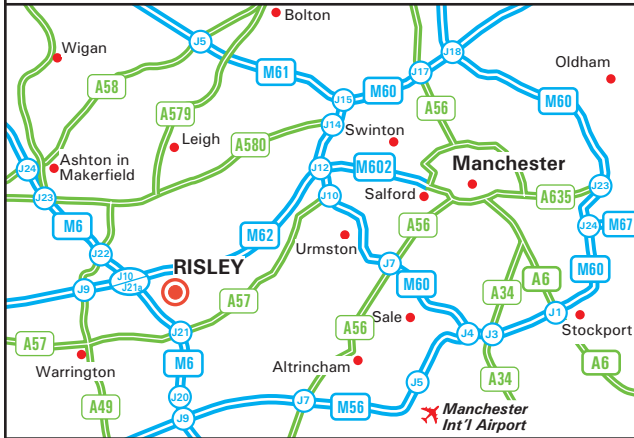

#### From M6 North

Leave M6 at junction 21a (signed Manchester, Bolton, Leeds & M62).  
Join the M62 towards Manchester and exit at next junction (11) and turn right onto the A574 towards Birchwood.  
Continue over the next roundabout.  
At the next roundabout turn right onto Faraday Street.  
Turn left into Chadwick Place, then left into the visitors car park (see inset).

#### From M6 South

Leave the M6 at junction 21 (signed Warrington, Irlam & A57).  
Join the B5210 (Woolston Grange Avenue).  
Continue straight over 4 roundabouts.  
At the fifth roundabout, turn right onto A574 (Birchwood Way).  
Pass over the M6 motorway.  
Continue over the next roundabout.  
At the next roundabout turn left onto Faraday Street.  
Turn left into Chadwick Place, then left into the visitors car park (see inset).

#### By Train

Birchwood is the nearest station and is served by trains from Manchester Piccadilly, Warrington Central, Liverpool Lime Street and Leeds.  
Our offices are a short taxi ride from the station.