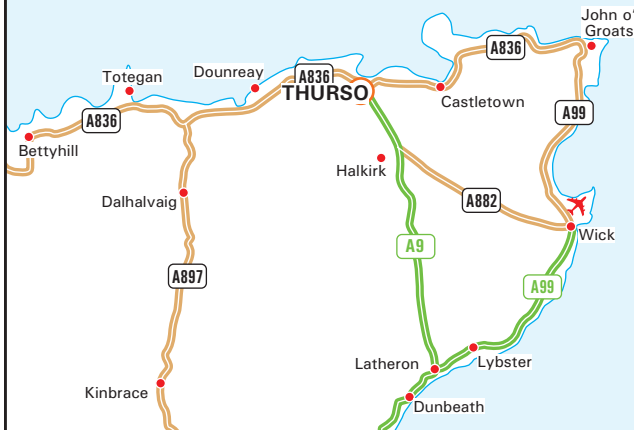

**Nuvia Limited**  
 Morven House  
 Ormlie  
 Thurso

Caithness KW14 7QU  
 Tel: +44 (0)1847 808800 - Fax: +44 (0)1847 808801  
 www.nuvia.co.uk

**By Road**

Follow the A9 north from Inverness to Latheron (distance of 87 miles).  
 Turn left at Latheron and continue on the A9 to Thurso.  
 Go straight on at the first set of traffic lights.  
 Take the first left after the bridge (Janet Street) and then turn second right onto Lovers Lane.  
 Turn left onto the Ormlie Road (B874).  
 The Ormlie Industrial Estate is located on the right hand side (see inset).

**By Train** 🚆

Thurso Station is served by trains from Inverness and Wick.

**By Air** ✈️

Thurso is 30 minutes from Wick Airport and 2½ hours from Inverness Airport.